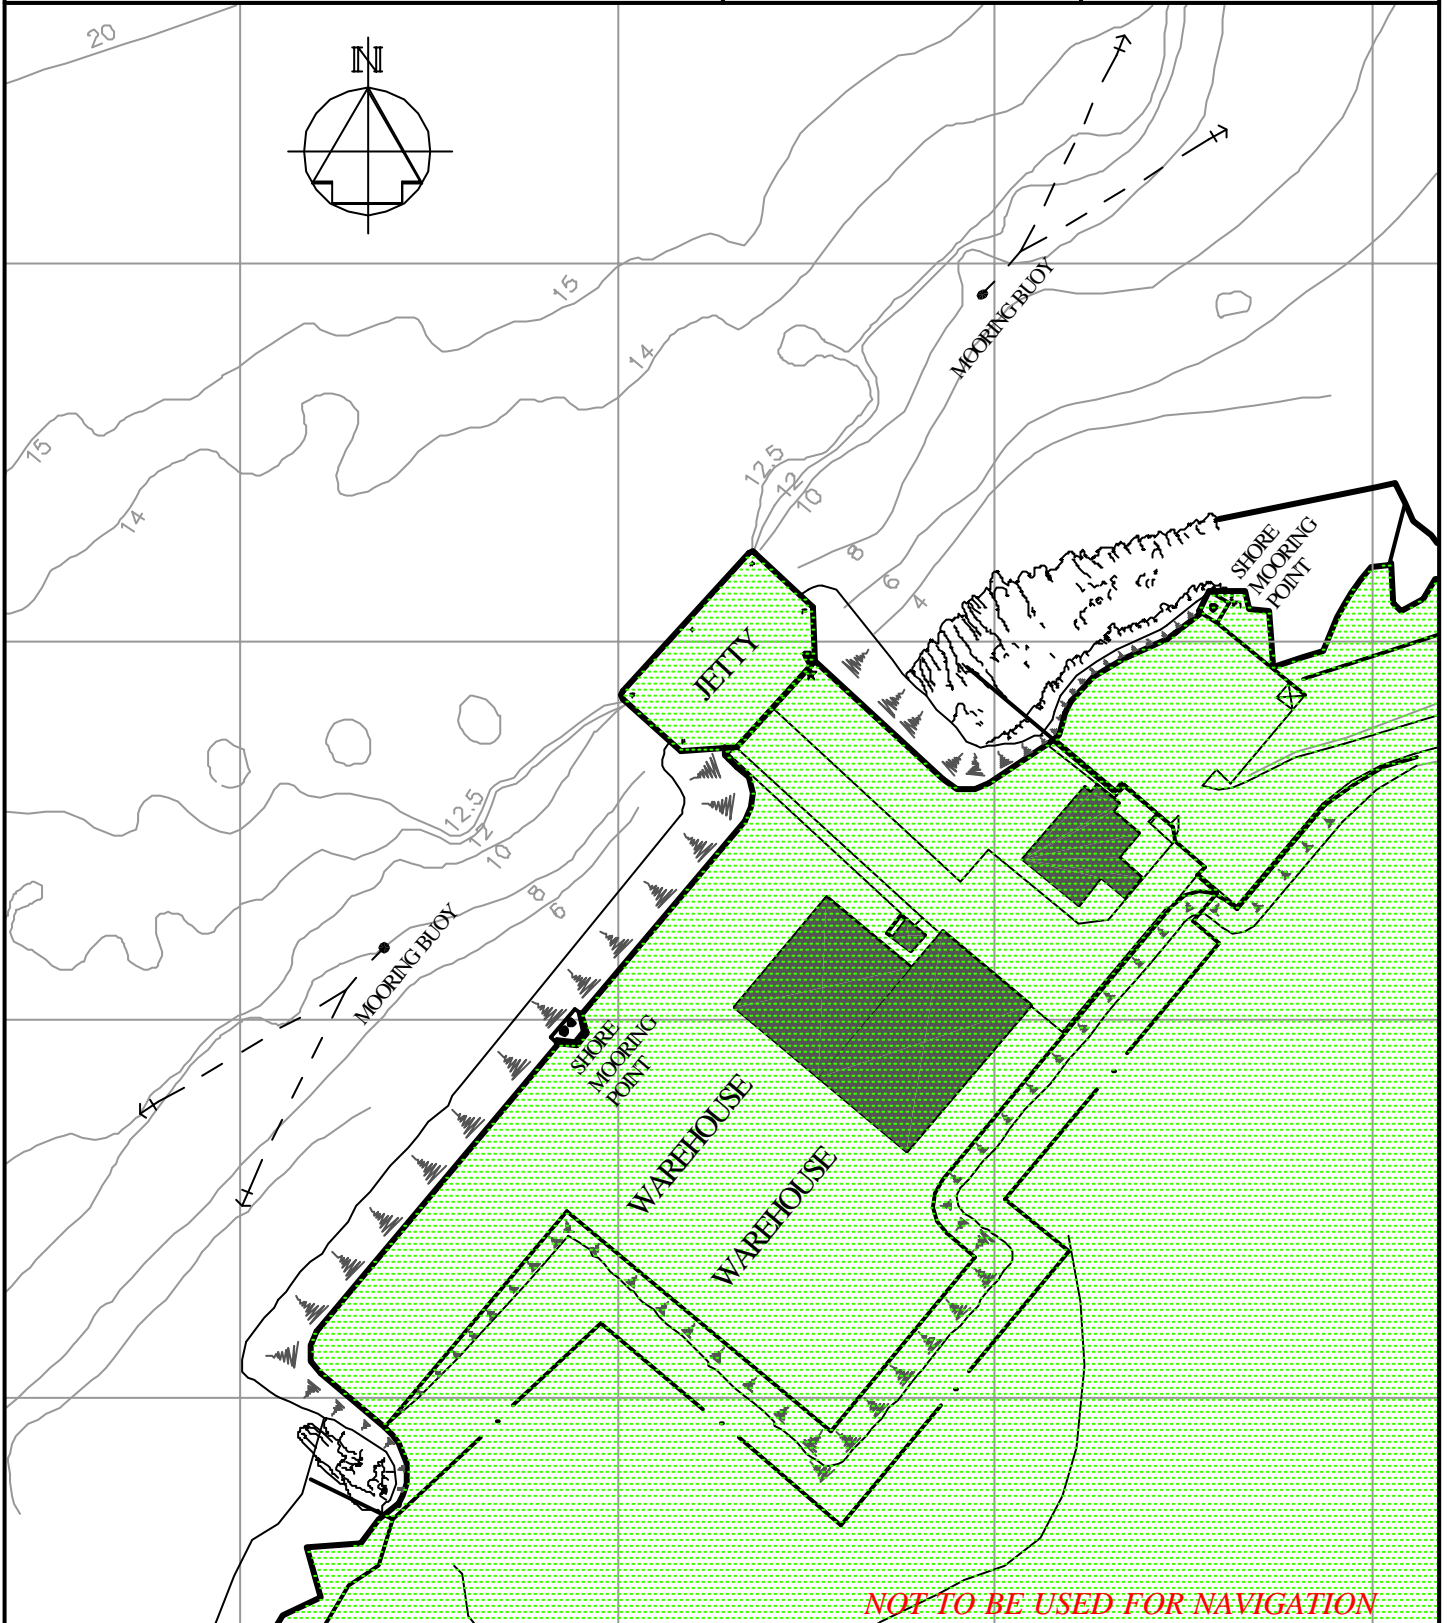

LERWICK PORT AUTHORITY

Albert Building, Lerwick, Shetland ZE1 0LL

Tel 01595 692991 Fax 01595 693452

E-mail: info@lerwick-harbour.co.uk

DALES VOE BASE

SCALE : (A4) 1: 2000

DATE : April 2004

NUMBER OF BERTHS:	1	DEEPWATER BERTH; LAYDOWN & WAREHOUSING;
DEPTH AT QUAY:	12.5m	EXPLOSIVES HANDLING;
LENGTH OF QUAY:	51m	WATER; GARBAGE DISPOSAL