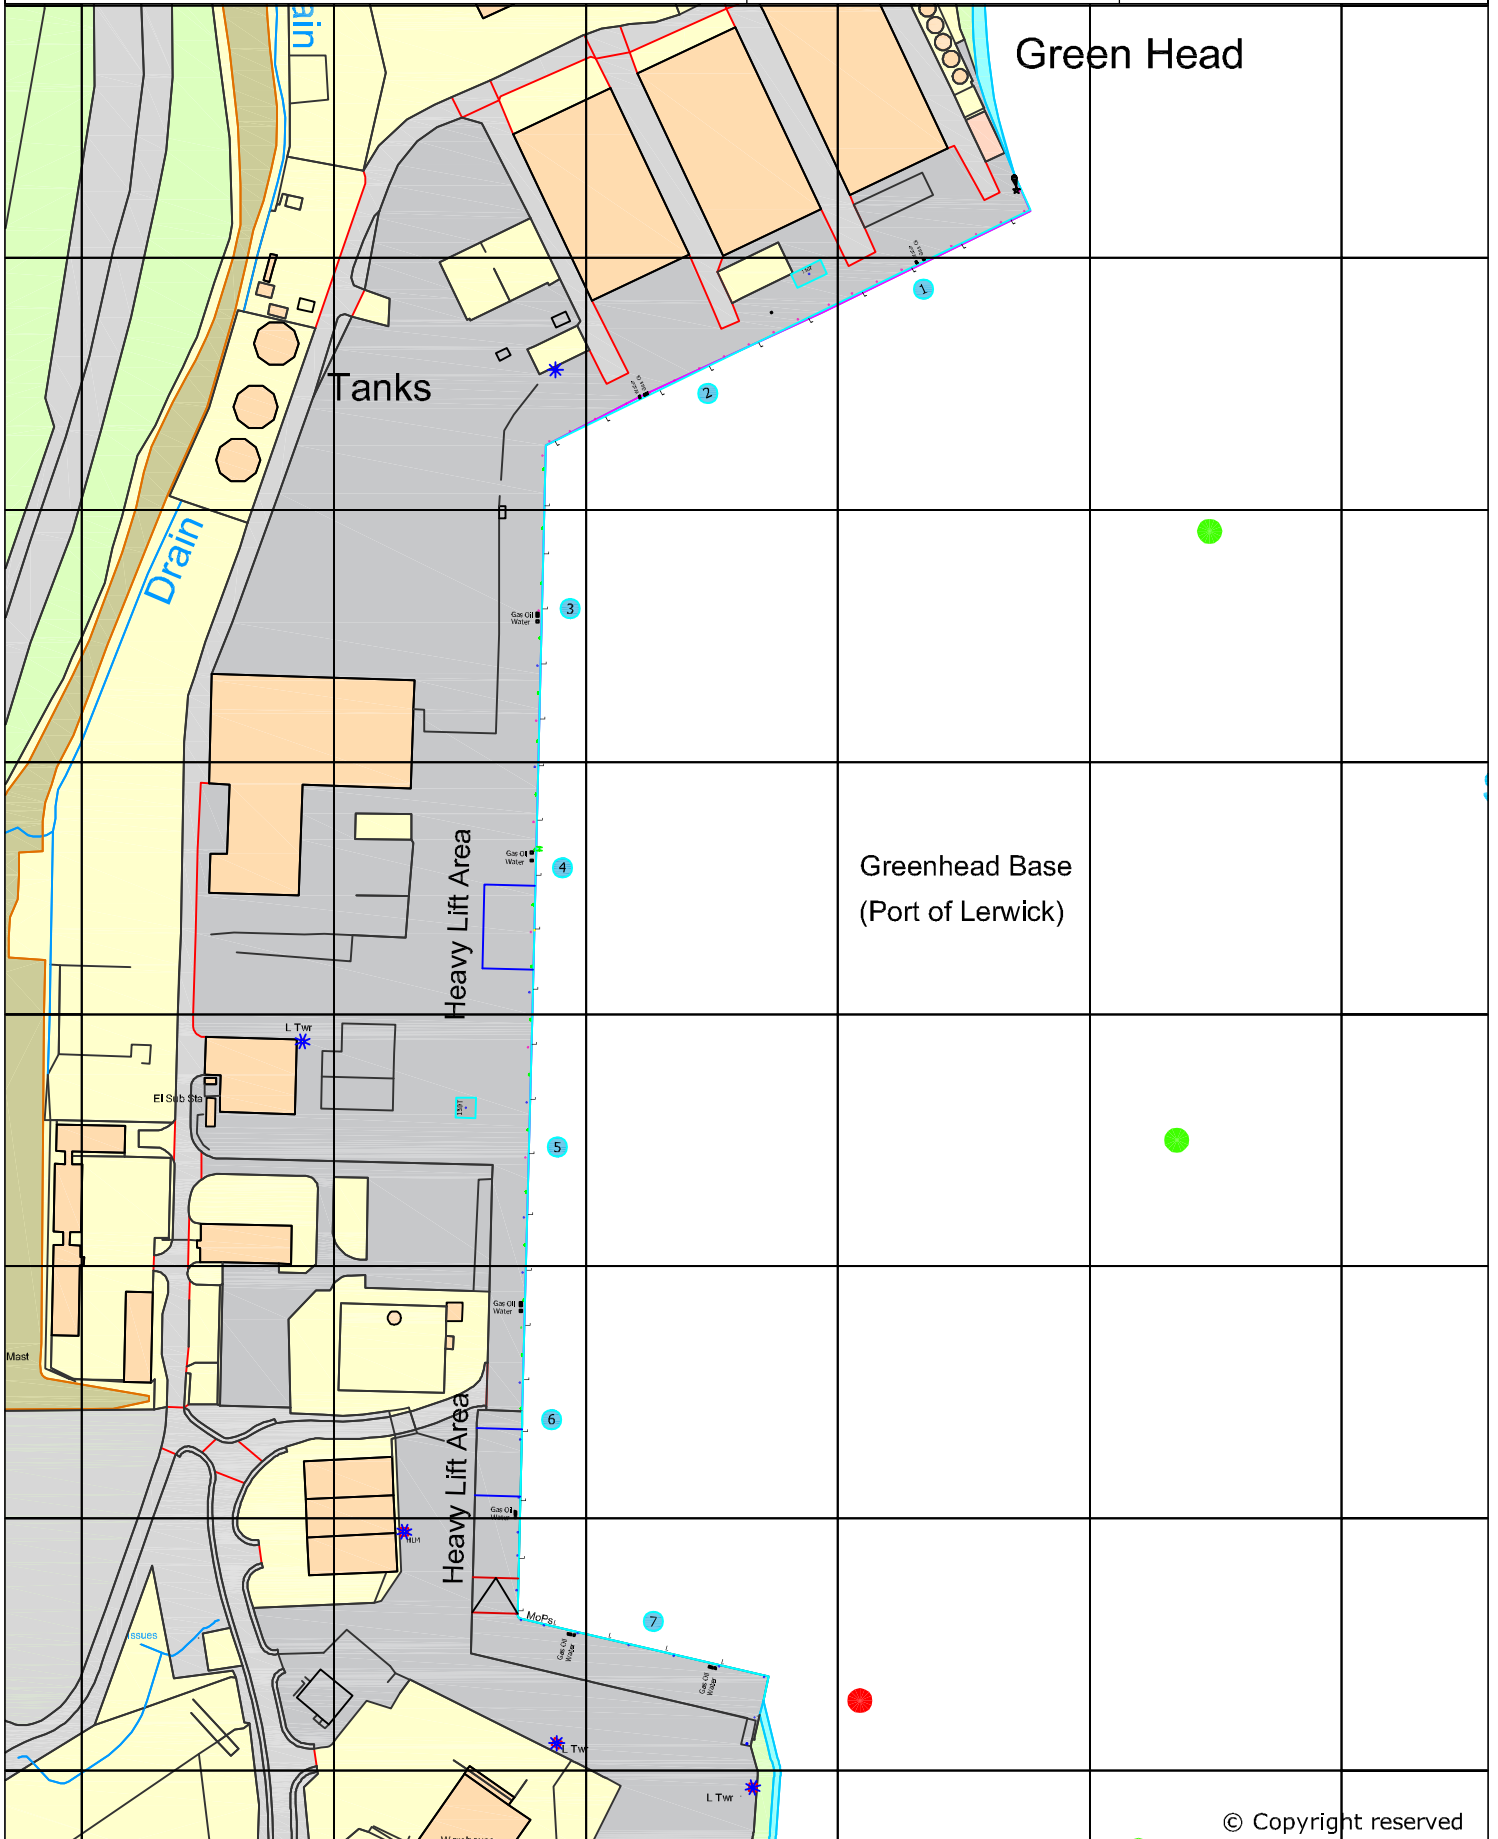

NOT TO BE USED FOR NAVIGATION

scale: 1:3,000 (A4)

date: January 2021

Green Head

Greenhead Base  
(Port of Lerwick)